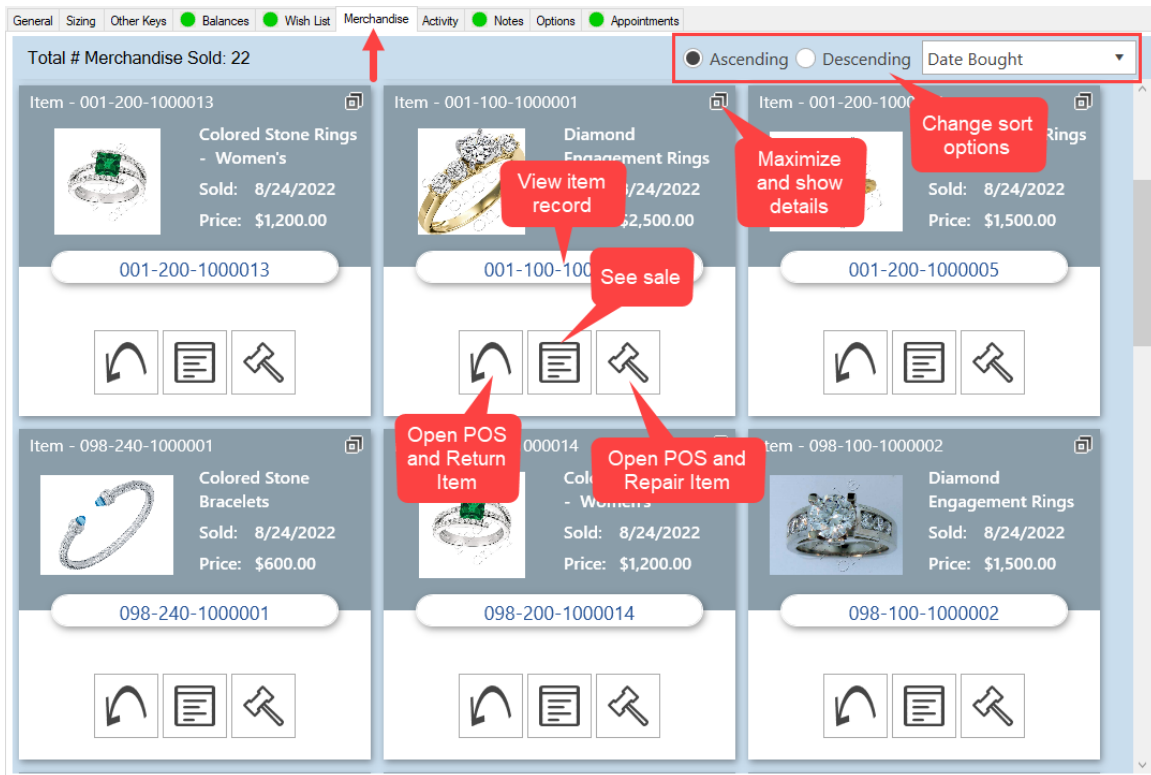

Customer Merchandise Tab

The **Customer Merchandise** tab presents a graphical tiled view to see purchased item history.

Maximizing a tile will show additional item details.